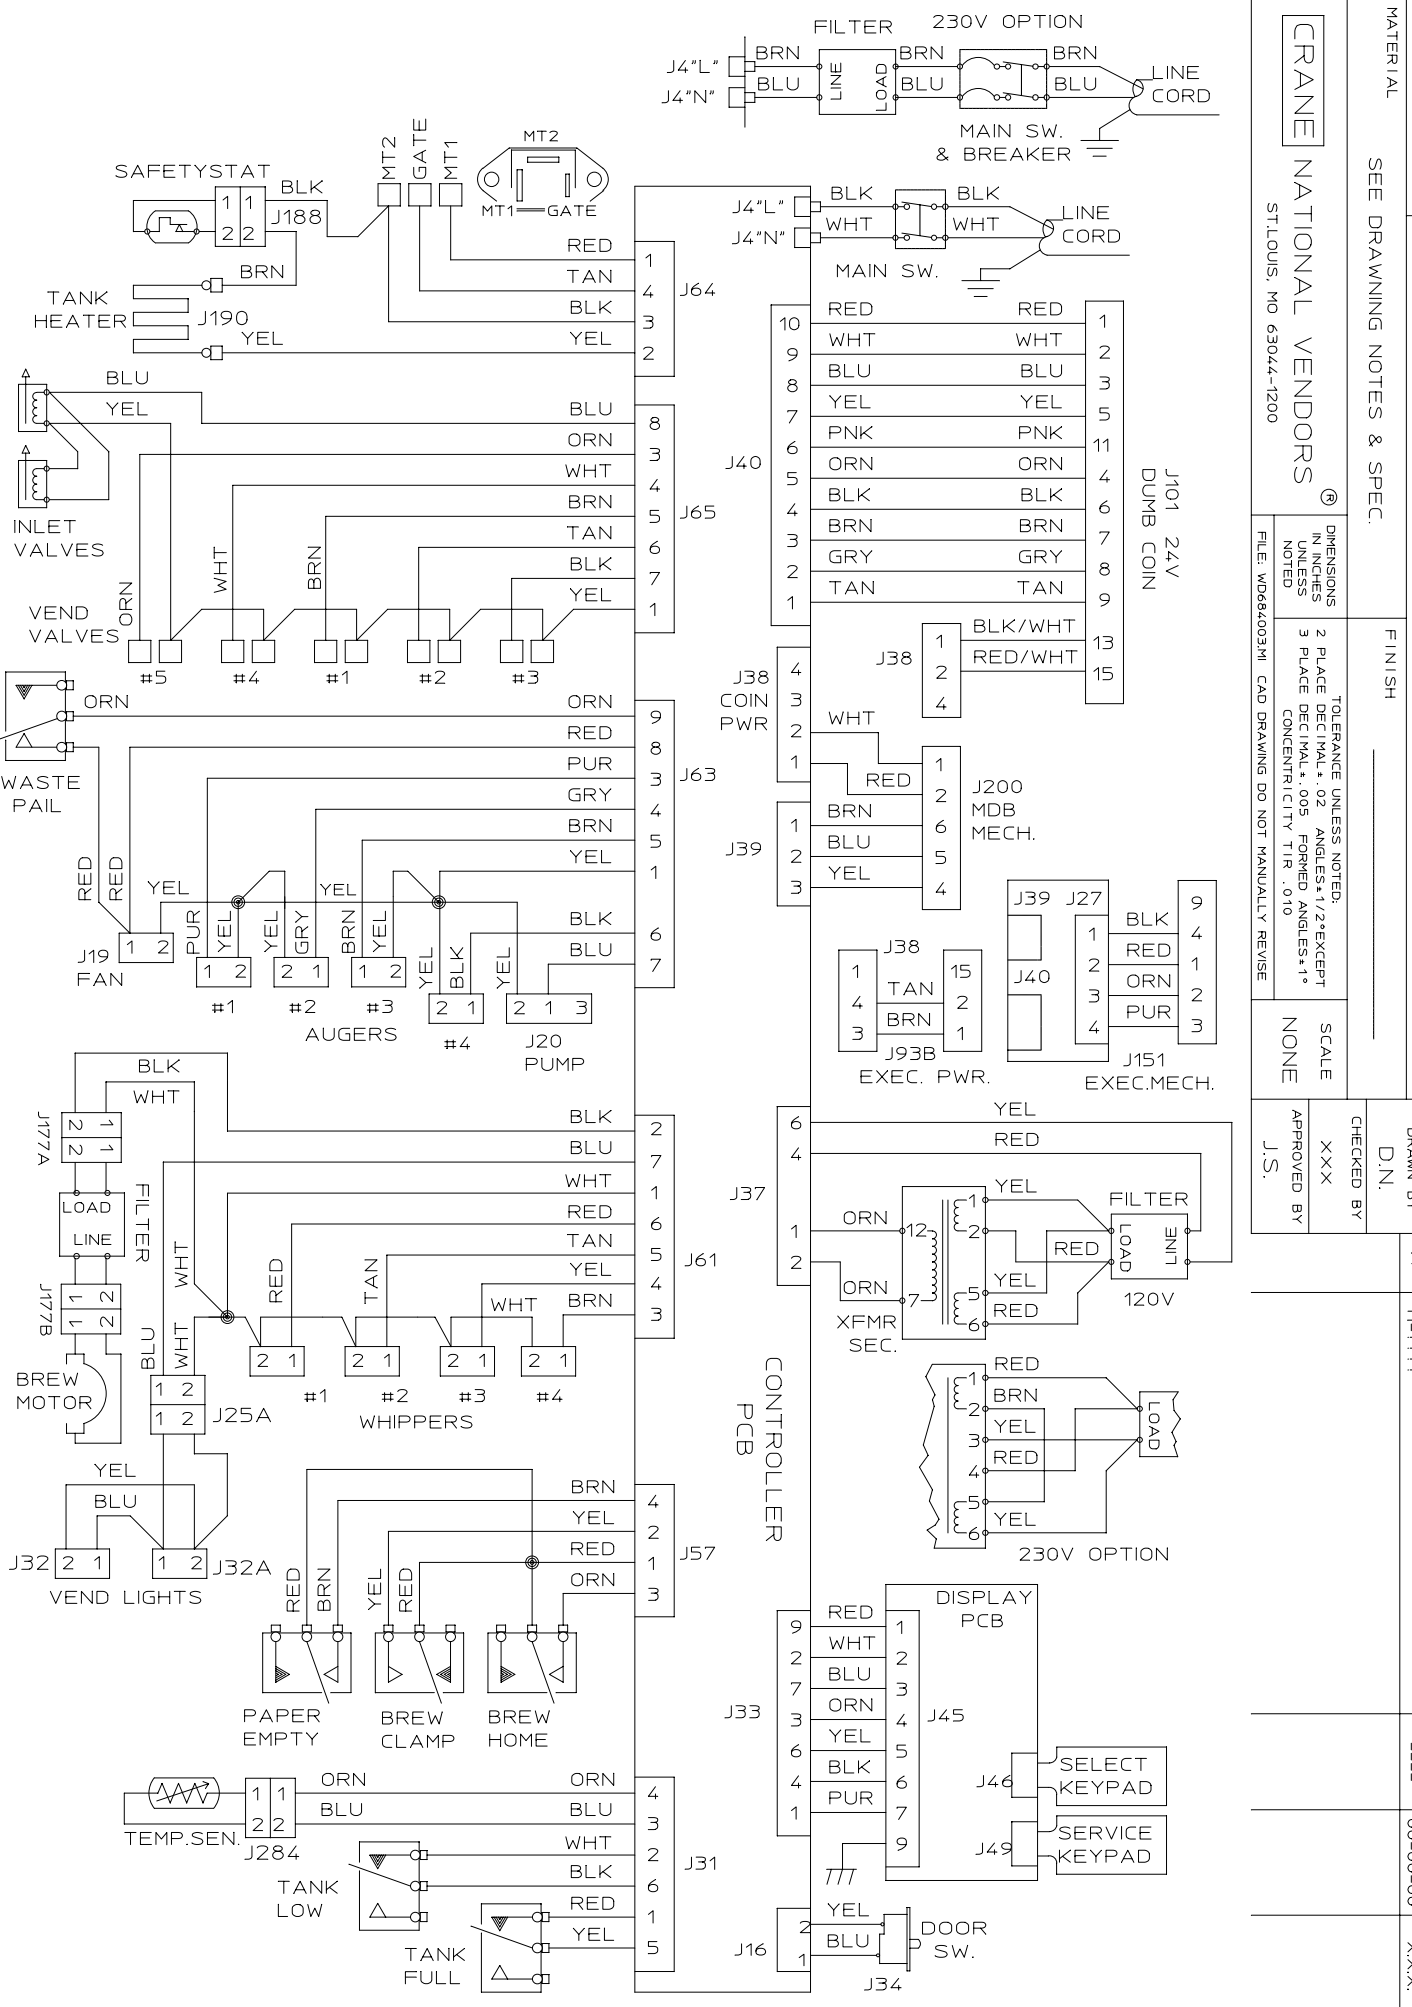

PART NO.	WD684003	PART NAME	CAFE 7 & EXEC. - 120V/230V
MATERIAL	SEE DRAWING NOTES & SPEC.	FINISH	
CRANE NATIONAL VENDORS	ST. LOUIS, MO 63044-1200	SCALE	NONE
DIMENSIONS IN INCHES UNLESS NOTED	2 PLACE DECIMAL + .02 ANGLES 1/2° EXCEPT 3 PLACE DECIMAL + .005 FORMED ANGLES +1° CONCENTRICITY TIR .010	CHECKED BY	X.X.X
DATE	04/02/02	DRAWN BY	D.N.
DATE	00-00-00	APPROVED BY	J.S.
ECO NO.	----	DESCRIPTION	M-?????
DATE		REVISION	
APP. BY	X.X.X		

CRANE NATIONAL VENDORS	ST. LOUIS, MO 63044-1200	SCALE	NONE
DIMENSIONS IN INCHES UNLESS NOTED	2 PLACE DECIMAL + .02 ANGLES 1/2° EXCEPT 3 PLACE DECIMAL + .005 FORMED ANGLES +1° CONCENTRICITY TIR .010	CHECKED BY	X.X.X
DATE	04/02/02	DRAWN BY	D.N.
DATE	00-00-00	APPROVED BY	J.S.
ECO NO.	----	DESCRIPTION	M-?????
DATE		REVISION	
APP. BY	X.X.X		